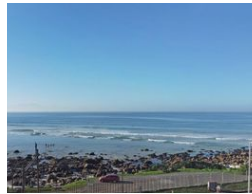

R39,500 pm

Lease Period None   Availability None   Deposit -   Annual Escalation -
Lease Excludes:
Electricity ,Water

2   2

Live The Dream!

Imagine a life where every day feels like a magical getaway, with mornings that awaken a sense of wonder and evenings that linger in perfect harmony.

Wavescapes, a visionary new development transforming Muizenberg's shoreline and redefining its iconic Millionaire's Mile, is nearing completion.

Only 150m from the beach and a stroll to the renowned Surfers Corner, this is a rare opportunity to call the heart of South Africa's most vibrant coastal village, home.

It is here where you will find this two-bedroom, two-bathroom apartment which embodies effortless luxury and contemporary elegance. Designed with meticulous attention to detail and sleek finishes, creating spaces that are as beautiful as they are functional.

From your private balcony, the ocean stretches endlessly before you, with the...

Features

Interior		Exterior		Sizes	
Bedrooms	2	Carports / Parkings	2	Floor Size	98m²
Bathrooms	2	Security	Yes		
Recep. Rooms	1	Pool	No		
Furnished	No	Views	Yes